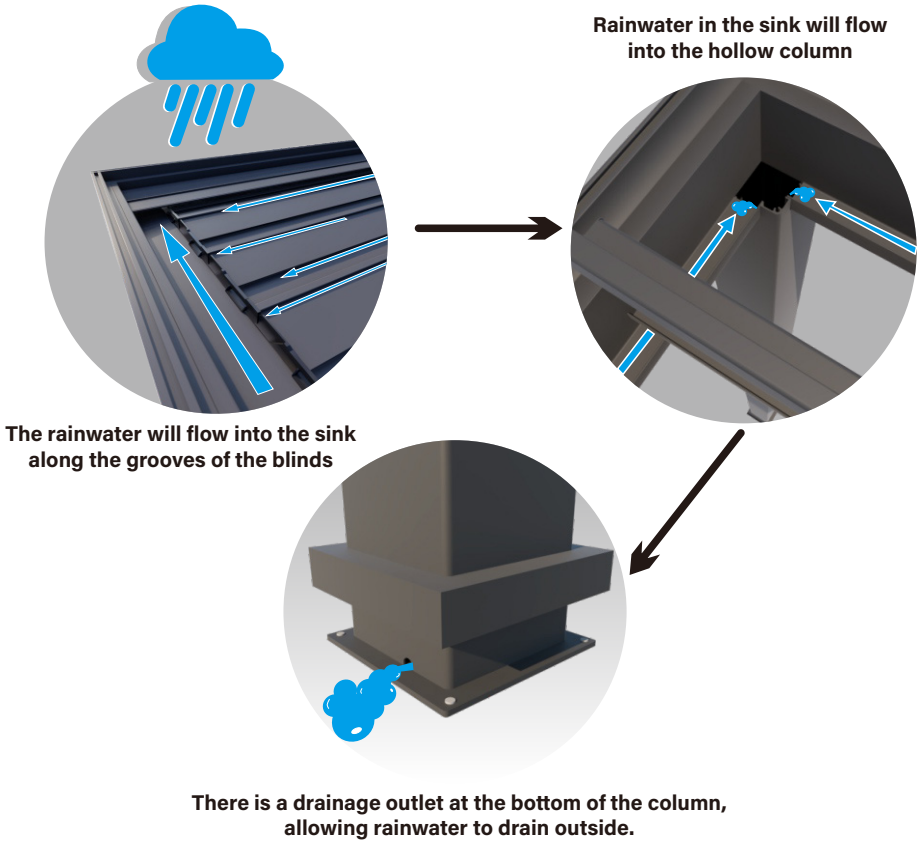

Drainage Instructions