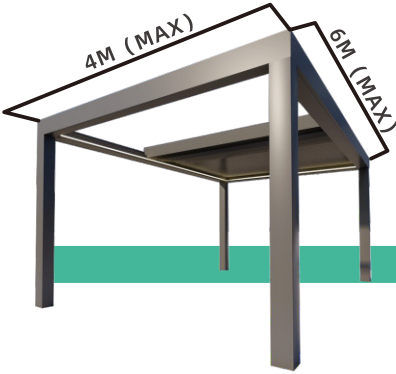

Retractable Louvered Pergola

The retractable louvered pergola is an architectural masterpiece made of full aluminum, capable of various form transformations. The blades can be fully folded and retracted to one end. When the blades are completely retracted, the translucent space can reach 75%, allowing you to enjoy the panoramic sky. When closed, it provides shade from direct sunlight and blocks rainwater. The material is resistant to harsh weather and environments, making it sturdy and durable, with a lifespan of up to 20 years.

Retractable louvered pergola

Full aluminum alloy

LED

LED strip lighting

Remote control operation

Strong wind resistance

Waterproof and rainproof

Thermal insulation and sunshade

Specifications

DIFFERENT TYPES

Four columns (Group A)

Support electric drive, six columns (Group B)

MIX AND MATCH

Six columns (Group C)

HAGENSTEEL Profiler®