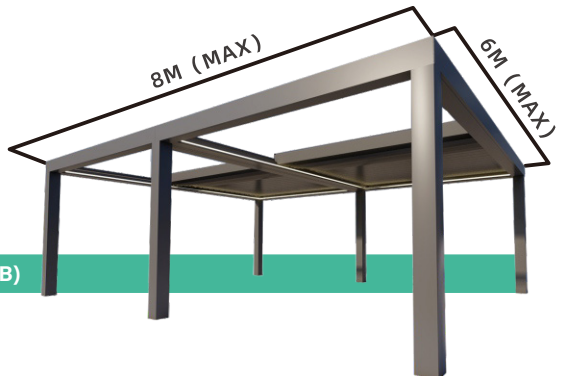

Four columns (Group A)

Support electric drive, six columns (Group B)