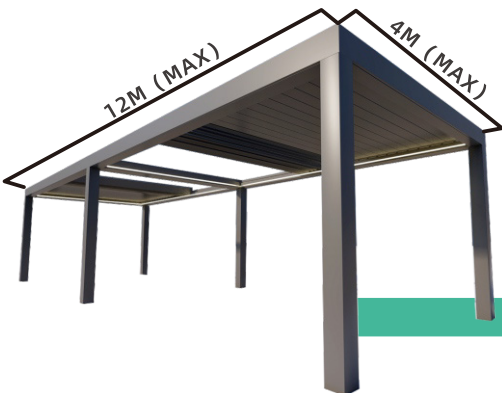

MIX AND MATCH

Six columns (Group C)

HAGENSTEEL Profiler®