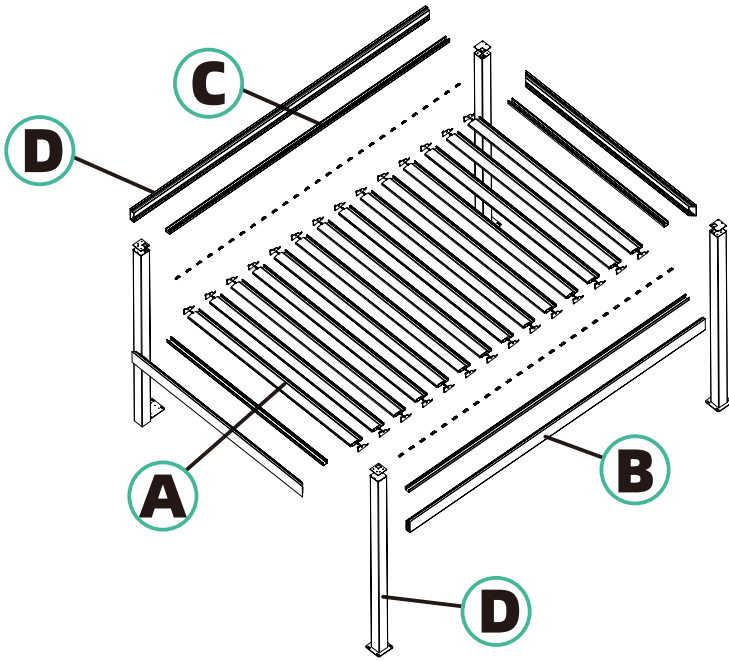

### Atmospheric LED lights

LED light strips embedded in the sink, providing ambient lighting in a surrounding manner.

The top blades are completely stacked to the side, enhancing the field of view and creating a sense of outdoor space.

## Main Profile Dimensions

Code	Name	Size	Profile drawing
<b>A</b>	Blinds	228*40*1.8	
<b>B</b>	Edge beam	250*50*2.5	
<b>C</b>	Water trough	142*55*1.5	
<b>D</b>	Upright post	200*200*3.0	
<b>E</b>	Guide rail	142*60*2.0	